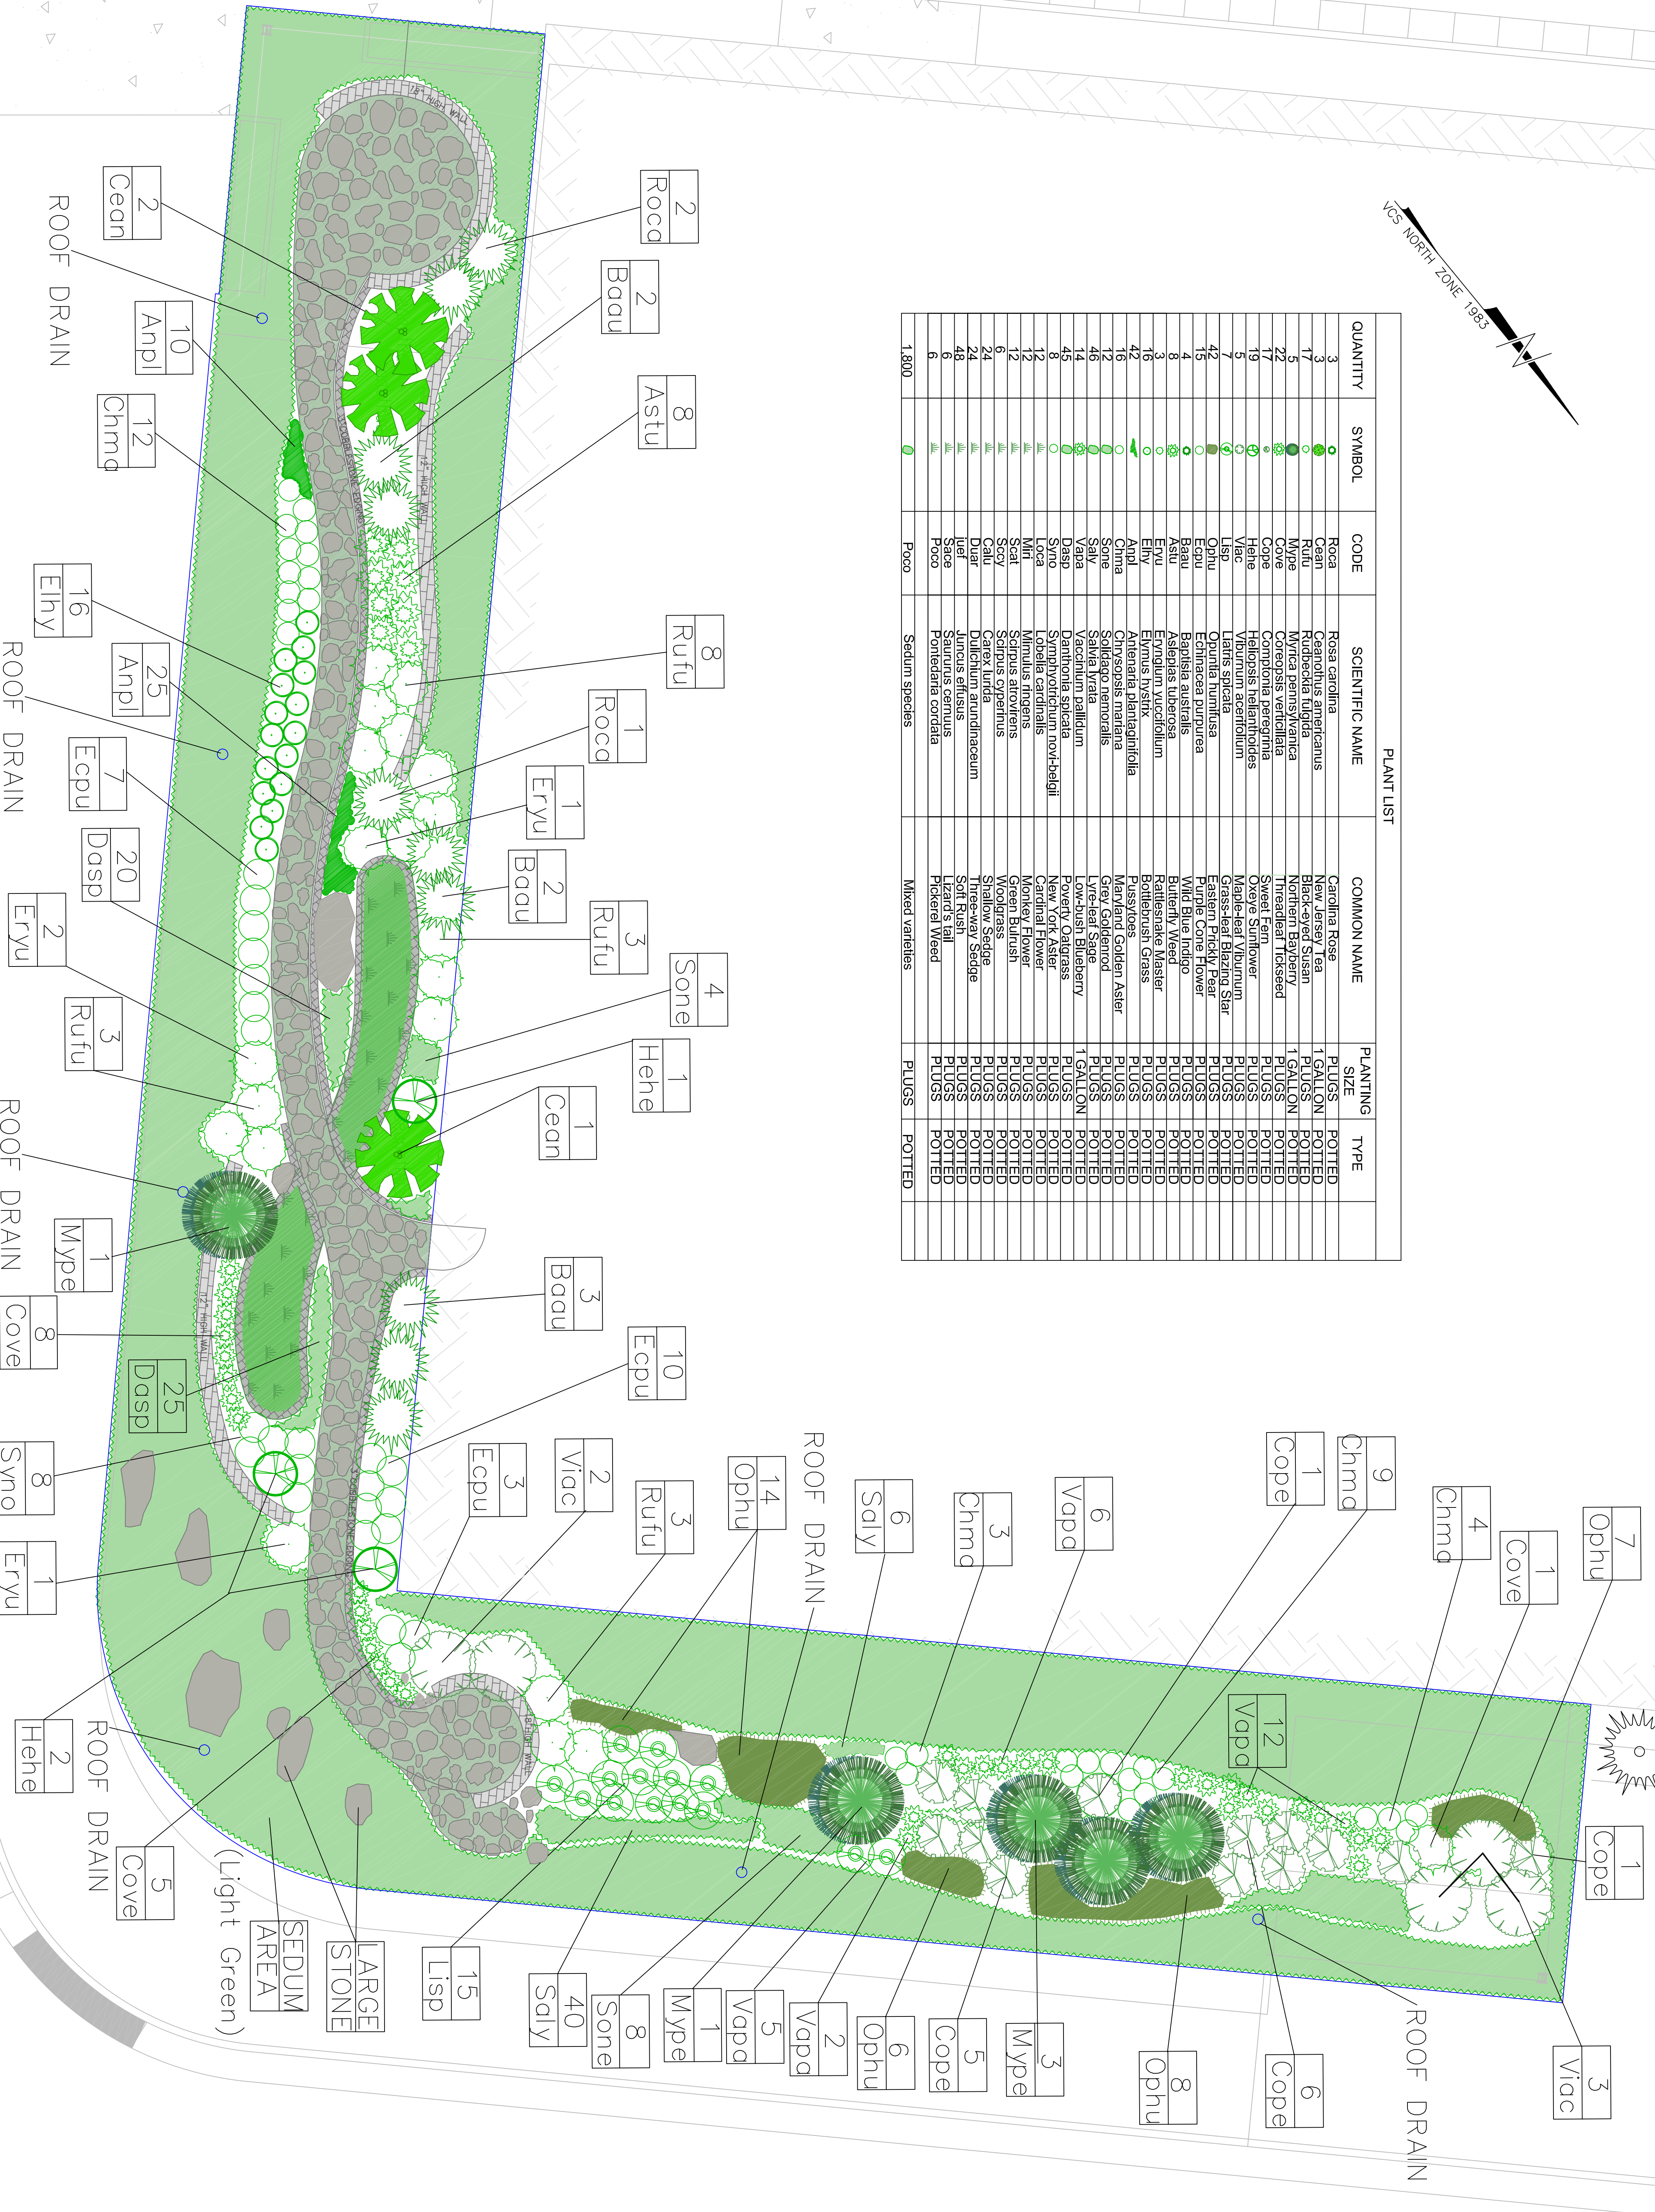

PLANT LIST

QUANTITY	SYMBOL	CODE	SCIENTIFIC NAME	COMMON NAME	PLANTING SIZE	TYPE
3	●	Rosa	<i>Rosa carolina</i>	Carolina Rose	1 GAL/ON	POTTED
3	●	Cean	<i>Ceanothus americanus</i>	New Jersey Tea	1 GAL/ON	POTTED
1	●	Rubi	<i>Rubus odoratus</i>	Black-eyed Susan	1 GAL/ON	POTTED
2	●	Nulu	<i>Nyctaginia flexilis</i>	White-flowered Nettle	1 GAL/ON	POTTED
17	●	Chyd	<i>Chamaecrista nictitans</i>	Scarlet Clover	1 GAL/ON	POTTED
19	●	Cope	<i>Comptonia perfoliata</i>	Thursfield Ticksseed	1 GAL/ON	POTTED
7	●	Hebe	<i>Helioscopia helianthoides</i>	Sunflower	1 GAL/ON	POTTED
5	●	Viac	<i>Viturnum acerifolium</i>	Oxeye Sunflower	1 GAL/ON	POTTED
42	●	Lisp	<i>Liatris spicata</i>	Mandarin Star	1 GAL/ON	POTTED
15	●	Ophu	<i>Opuntia humifusa</i>	Grass-leaf Blazing Star	1 GAL/ON	POTTED
4	●	Echu	<i>Echinacea purpurea</i>	Eastern Prickly Pear	1 GAL/ON	POTTED
8	●	Baau	<i>Baptisia australis</i>	Purple Cone Flower	1 GAL/ON	POTTED
3	●	Astu	<i>Asplenium tuberosa</i>	Butterfly Weed	1 GAL/ON	POTTED
16	●	Eryu	<i>Eryngium yuccifolium</i>	Rattlesnake Master	1 GAL/ON	POTTED
42	●	Chma	<i>Chrysopsis mariana</i>	Butterfly Weed	1 GAL/ON	POTTED
16	●	Apnl	<i>Antennaria plantaginifolia</i>	Butterfly Weed	1 GAL/ON	POTTED
12	●	Sone	<i>Chrysopsis mariana</i>	Butterfly Weed	1 GAL/ON	POTTED
46	●	Sold	<i>Solidago nemoralis</i>	Gray Goldenrod	1 GAL/ON	POTTED
14	●	Salv	<i>Salvia lyrata</i>	Lyre-leaf Sage	1 GAL/ON	POTTED
45	●	Vapp	<i>Vaccinium pallidum</i>	Low-bush Blueberry	1 GAL/ON	POTTED
12	●	Syno	<i>Synthyridium novibergii</i>	Paverty Oatgrass	1 GAL/ON	POTTED
12	●	Miri	<i>Mirabilis jalapa</i>	New York Aster	1 GAL/ON	POTTED
12	●	Scay	<i>Scilla maritima</i>	Marine Flower	1 GAL/ON	POTTED
6	●	Secy	<i>Scirpus cyperinus</i>	Green Bulrush	1 GAL/ON	POTTED
24	●	Calu	<i>Carex lurida</i>	Shallow Sedge	1 GAL/ON	POTTED
48	●	Duar	<i>Dulichium arundinaceum</i>	Three-way Sedge	1 GAL/ON	POTTED
6	●	Luet	<i>Juncus effusus</i>	Soft Rush	1 GAL/ON	POTTED
6	●	Sace	<i>Saururus cernuus</i>	Lizard's tail	1 GAL/ON	POTTED
1,800	●	Poco	<i>Pontederica cordata</i>	Pickering Weed	1 GAL/ON	POTTED
			Sedum species	Mixed varieties		POTTED

Wetland
Studies and Solutions, Inc.

14088-M Sullyfield Circle • Chantilly, VA 20151
Phone 703 631 5800 • Fax 703 631 5804
wetlandstudies.com

WETLAND STUDIES AND SOLUTIONS, INC.
GREEN ROOF PLAN
GAINESVILLE DISTRICT, PRINCE WILLIAM COUNTY

GREEN ROOF PLANTING PLAN

Copyright © 2005 Wetland Studies and Solutions, Inc.

REVISIONS			Rev. By	App. By
No.	Date	Description		

DATE: JUNE 2005   SCALE: 1" = 5'

Computer File Name: L:\123\greenroof\CA\WSS\GreenRoof.dwg

Horizontal Datum: Vertical Datum: Boundary and Topo Source: URBAN ENGINEERING AND ASSOCIATES, INC.

Design	JMT	Drat	JBP	Approved	JMT

Sheet #
1 of 3